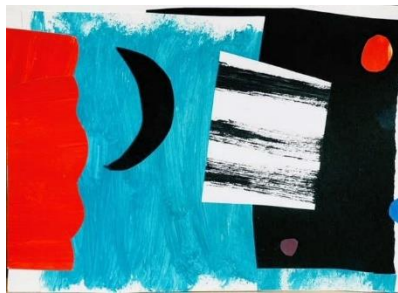

**Janet Sawyer - Exhibition at Jumping Raindrops - Montpelier VT October 2021**

*Red Sky*  
30" x 30"  
Acrylic on Canvas  
2010  
\$750

*Star Bright*  
30" x 30"  
Acrylic on Canvas  
2010  
\$750

*Meteor Shower*  
30" x 30"  
Acrylic on Canvas  
2010  
\$750

***Waxing Moon***  
**24" x 24"**  
**Acrylic on Canvas**  
**2008**  
**\$530**

***Waning Crescent***  
**24" x 24"**  
**Acrylic on Canvas**  
**2008**  
**\$530**

***Orbit***  
**36" x 36"**  
**Acrylic on Canvas**  
**2008**  
**\$900**

*Bright Journey*  
Acrylic painted paper and colored  
paper cut and pasted on paper  
8"x10"  
\$275

*Black Crescent*  
Acrylic painted paper and colored  
paper cut and pasted on paper  
8"x10"  
\$275